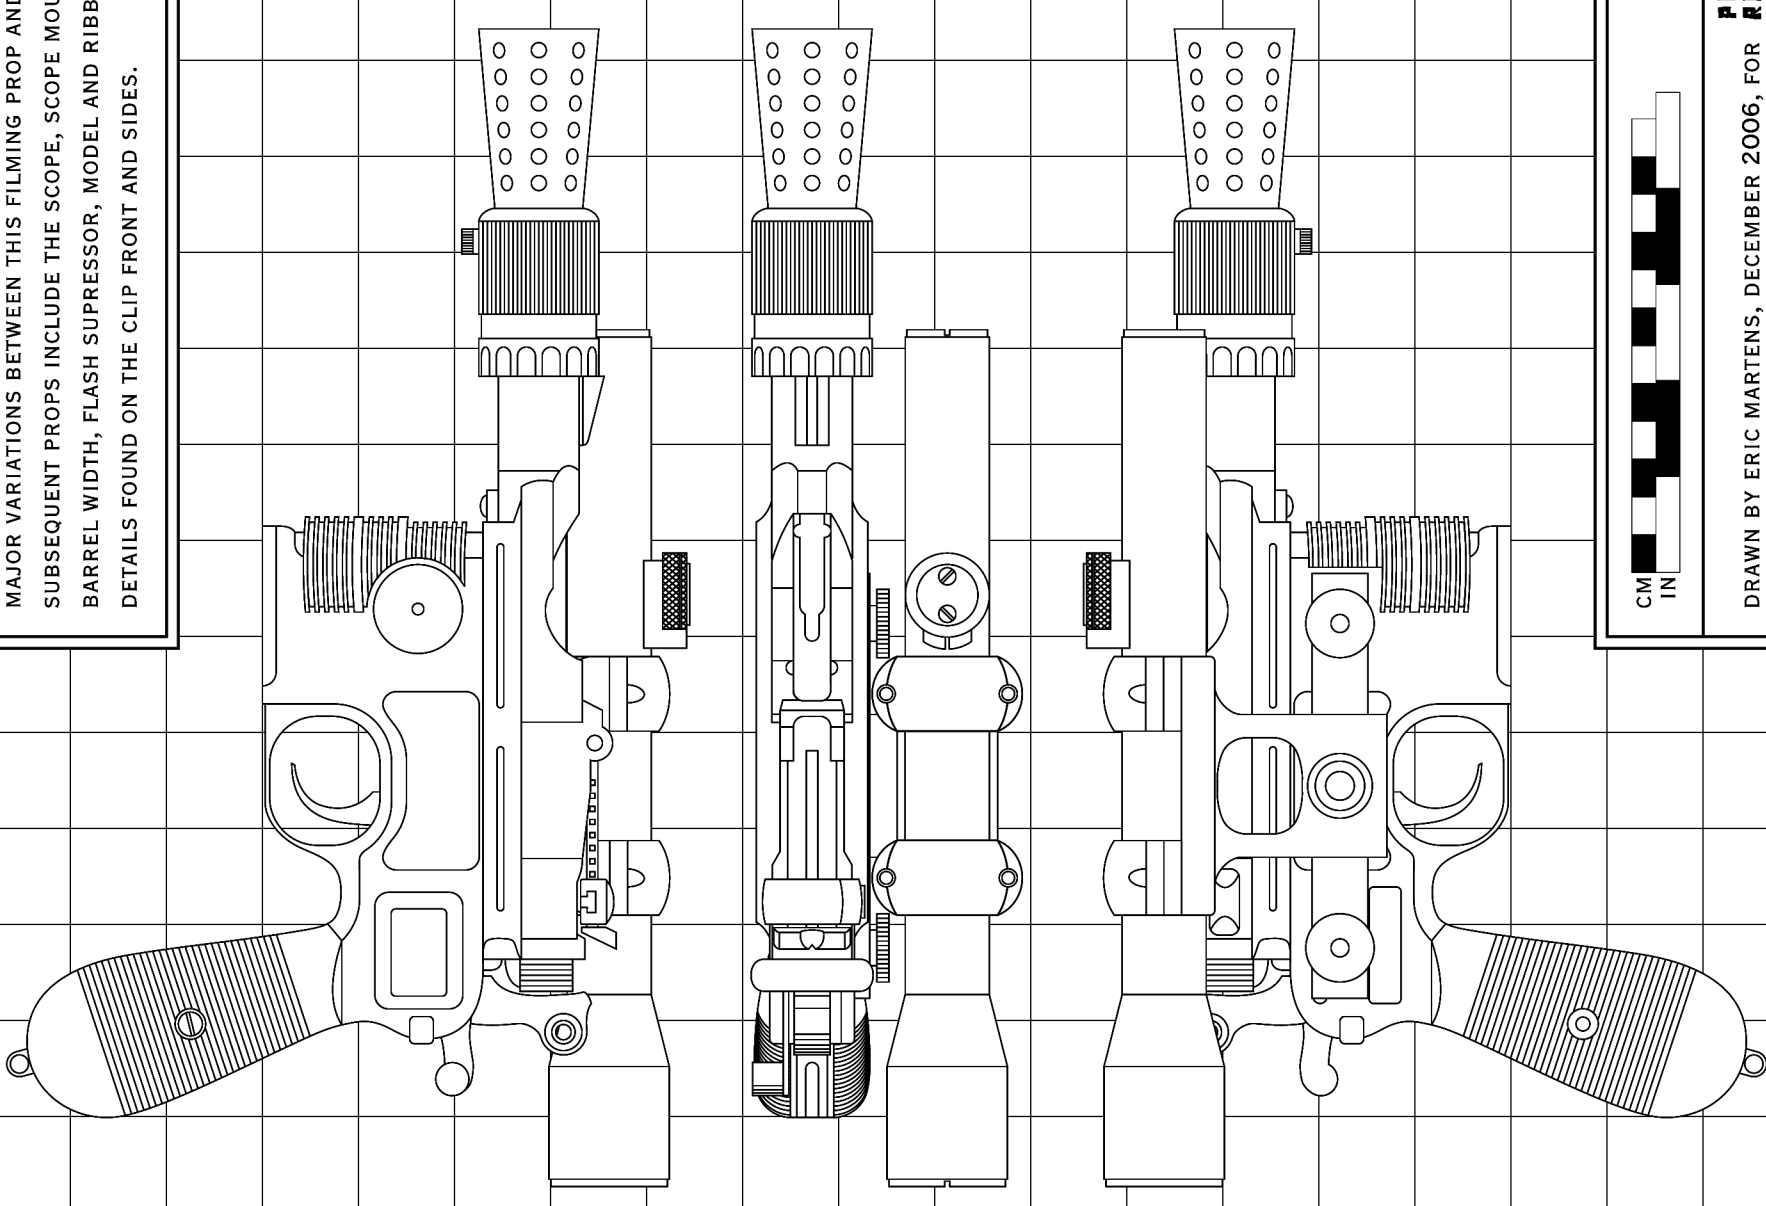

HAN SOLO'S BLASTECH DL-44 FROM STAR WARS A NEW HOPE

MAJOR VARIATIONS BETWEEN THIS FILMING PROP AND SUBSEQUENT PROPS INCLUDE THE SCOPE, SCOPE MOUNT, BARREL WIDTH, FLASH SUPPRESSOR, MODEL AND RIBBING DETAILS FOUND ON THE CLIP FRONT AND SIDES.

PAPER ROBOTS  
1999.COM  
DRAWN BY ERIC MARTENS, DECEMBER 2006, FOR