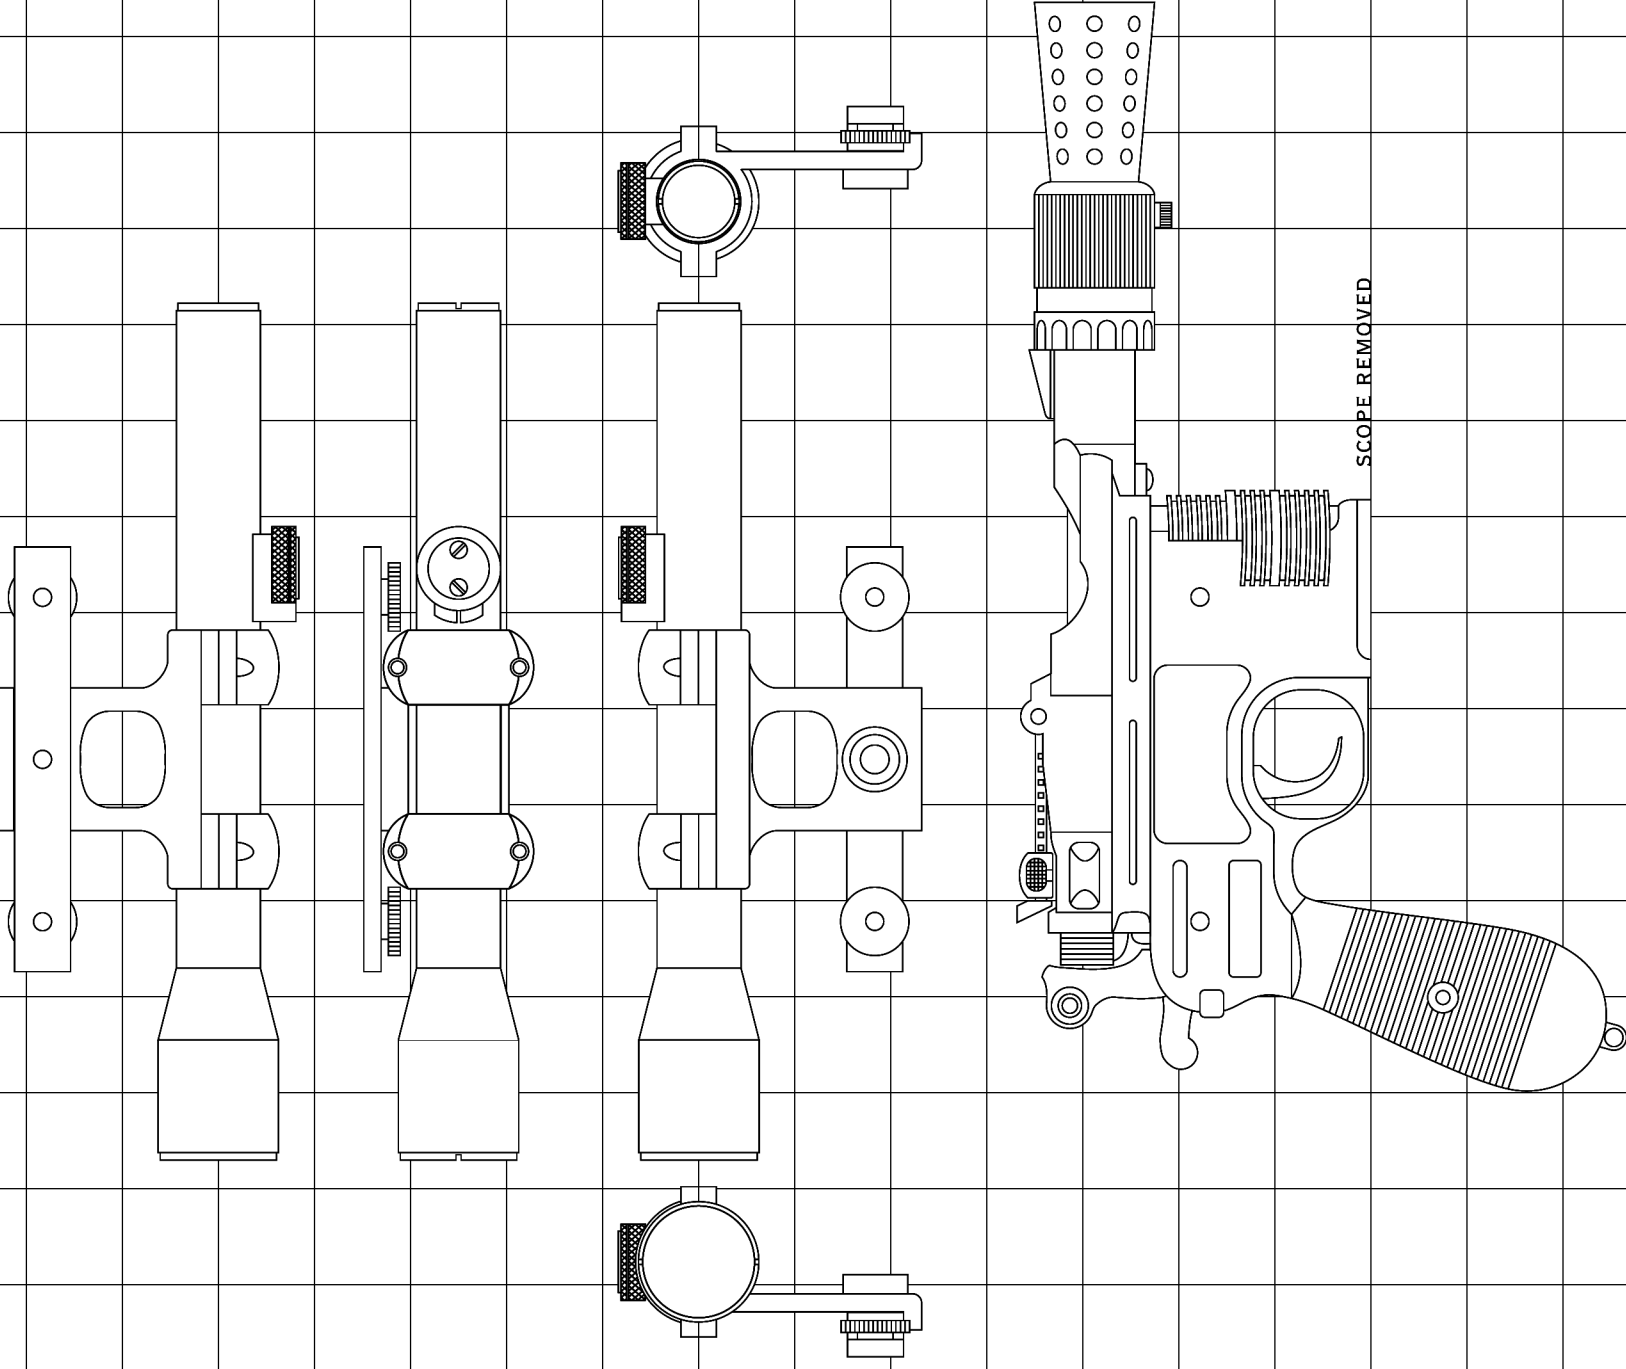

HAN SOLO'S BLASTECH DL-44 FROM STAR WARS A NEW HOPE

MAJOR VARIATIONS BETWEEN THIS FILMING PROP AND SUBSEQUENT PROPS INCLUDE THE SCOPE, SCOPE MOUNT, BARREL WIDTH, FLASH SUPPRESSOR, MODEL AND RIBBING DETAILS FOUND ON THE CLIP FRONT AND SIDES.

PAPER ROBOTS  
1999.COM  
DRAWN BY ERIC MARTENS, DECEMBER 2006, FOR