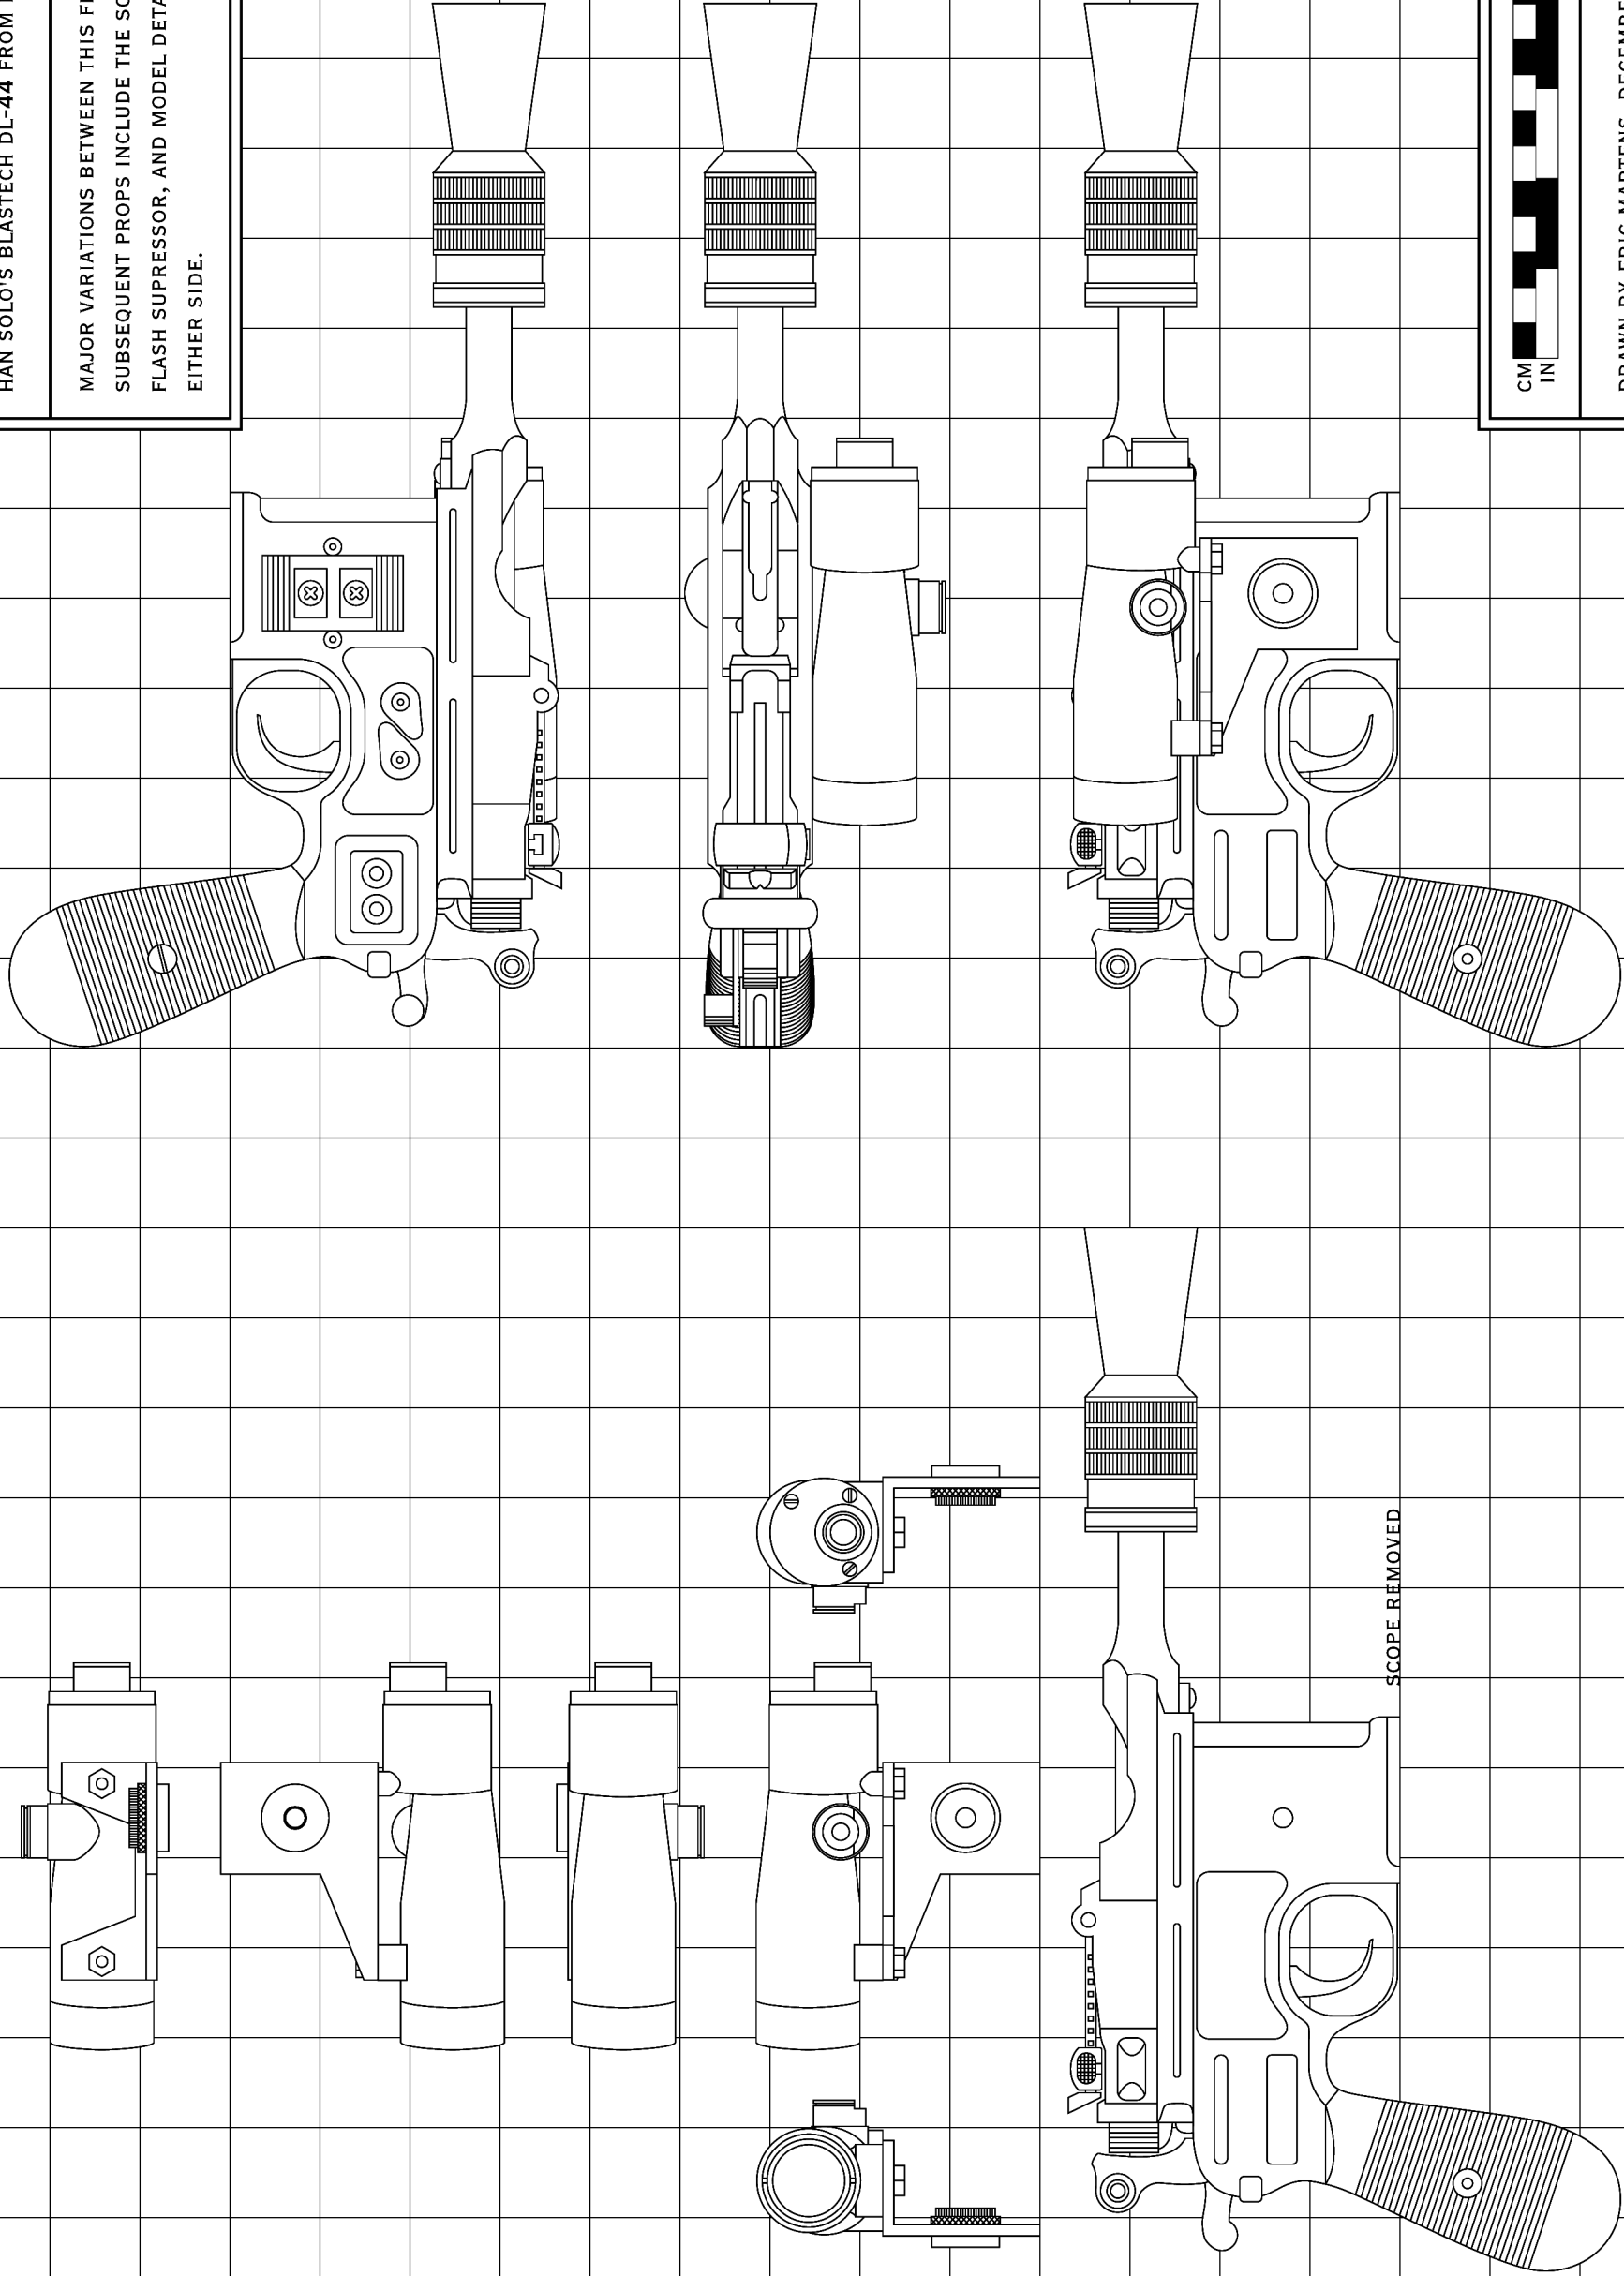

HAN SOLO'S BLASTECH DL-44 FROM EMPIRE STRIKES BACK

MAJOR VARIATIONS BETWEEN THIS FILMING PROP AND SUBSEQUENT PROPS INCLUDE THE SCOPE, SCOPE MOUNT, FLASH SUPPRESSOR, AND MODEL DETAILS FOUND ON EITHER SIDE.

PAPER
ROBOTS
1999.COM
DRAWN BY ERIC MARTENS, DECEMBER 2006, FOR